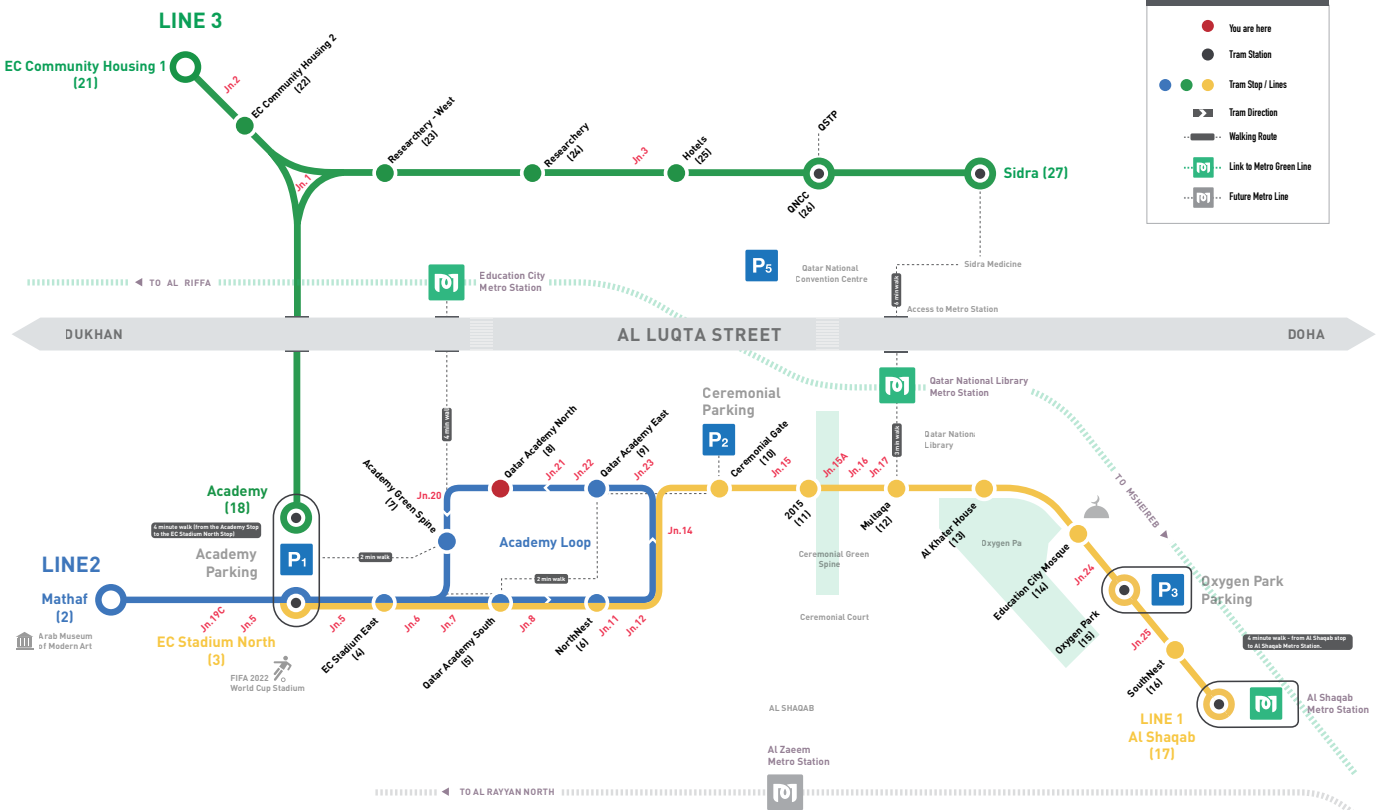

11 February 2025
6am-7pm

Your Guide to Education City's Car-Free Day

Directions to Get to Education City

By Car:

- Academy Parking (for access to Education City Stadium) is available via Gate 1.
- Oxygen Park Parking is available via Gate 5.
- Al Shaqab Parking is available via Gate 5.
- The south gates at EC Golf Club and Al Shaqab will remain open and give access only to those facilities.

By Metro:

- Reach Education City on the Green Line through the following stations: Al Shaqab, Qatar National Library, Education City.

North Campus will remain open to cars.

Directions to Move Within Education City

LANDMARKS

- 01 Southnest
- 02 Oxygen Park
- 03 Minaretein
- 04 Pressdock
- 05 Humanitarium
- 06 Qatar National Library
- 07 Multaqa
- 08 Manufactory
- 09 Biznest
- 10 Medbay
- 11 2015
- 12 Think Bay
- 13 Ceremonial Court
- 14 Al Shaqab
- 15 Green Island
- 16 Penrose House
- 17 Canvas
- 18 HBKU Headquarters
- 19 Recreation Centre
- 20 Qatar Academy Doha
- 21 Awsaj Academy
- 22 PUE Headquarters
- 23 EC Stadium
- 24 Mathaf
- 25 ECCH 1
- 26 ECCH 2
- 27 Researchery
- 28 Hotels
- 29 QSTP
- 30 Sidra Medicine
- 31 QNCC
- 32 Northnest
- 33 Awsaj Recreation

Education City Tram

Scooter Rent

EDUCATION CITY MAP

Education City – North Campus

Education City – South Campus