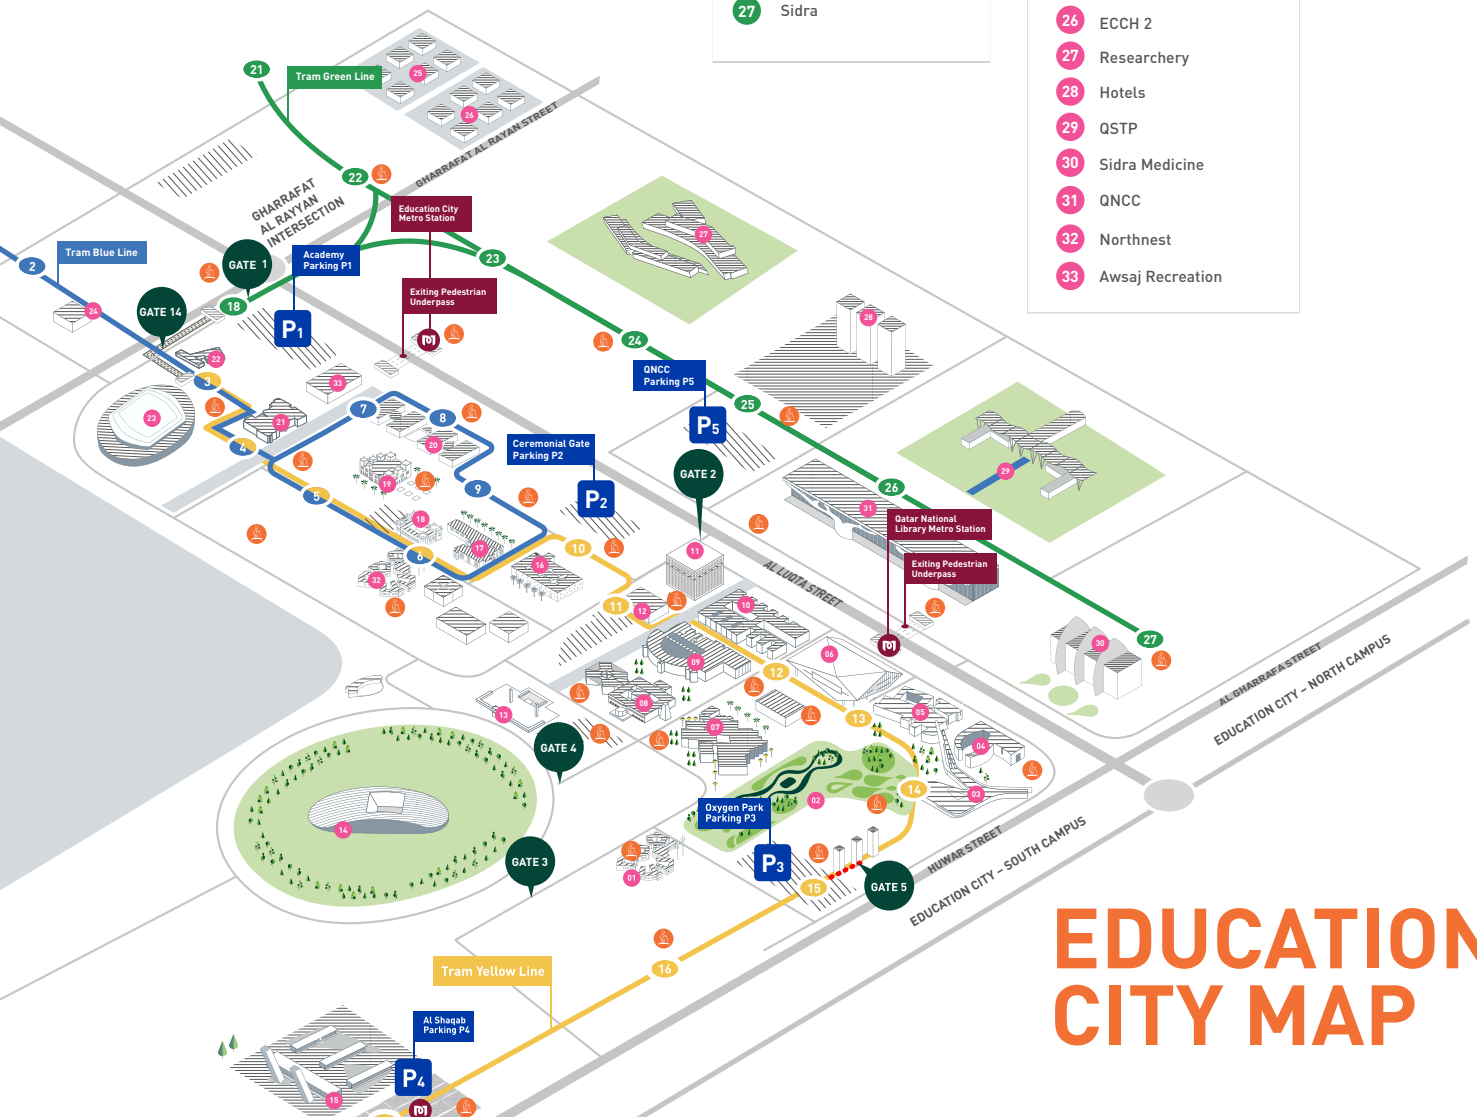

11 February 2025
6am-7pm

Your Guide to Education City's Car-Free Day

Directions to Get to Education City

By Car:

- Academy Parking (for access to Education City Stadium) is available via Gate 1.
- Oxygen Park Parking is available via Gate 5.
- Al Shaqab Parking is available via Gate 5.
- The south gates at EC Golf Club and Al Shaqab will remain open and give access only to those facilities.

TRAM STOPS

- 02 Mathaf
- 03 EC Stadium North
- 04 EC Stadium East
- 05 Qatar Academy South
- 06 Northnest
- 07 Academy Green Spine
- 08 Qatar Academy North
- 09 Qatar Academy East
- 10 Ceremonial Gate
- 11 2015
- 12 Multaqa
- 13 Al Khater House
- 14 Education City Mosque
- 15 Oxygen Park
- 16 Southnest
- 17 Al Shaqab
- 18 Academy
- 21 Community Housing 1
- 22 Community Housing 2
- 23 Researchery West
- 24 Researchery
- 25 Hotels
- 26 QNCC
- 27 Sidra

LANDMARKS

- 01 Southnest
- 02 Oxygen Park
- 03 Minaretein
- 04 Pressdock
- 05 Humanitarium
- 06 Qatar National Library
- 07 Multaqa
- 08 Manufactory
- 09 Biznest
- 10 Medbay
- 11 2015
- 12 Think Bay
- 13 Ceremonial Court
- 14 Al Shaqab
- 15 Green Island
- 16 Penrose House
- 17 Canvas
- 18 HBKU Headquarters
- 19 Recreation Centre
- 20 Qatar Academy Doha
- 21 Awsaj Academy
- 22 PUE Headquarters
- 23 EC Stadium
- 24 Mathaf
- 25 ECCH 1
- 26 ECCH 2
- 27 Researchery
- 28 Hotels
- 29 QSTP
- 30 Sidra Medicine
- 31 QNCC
- 32 Northnest
- 33 Awsaj Recreation

Education City Tram

Scooter Rent

EDUCATION CITY MAP

Education City – North Campus

Education City – South Campus